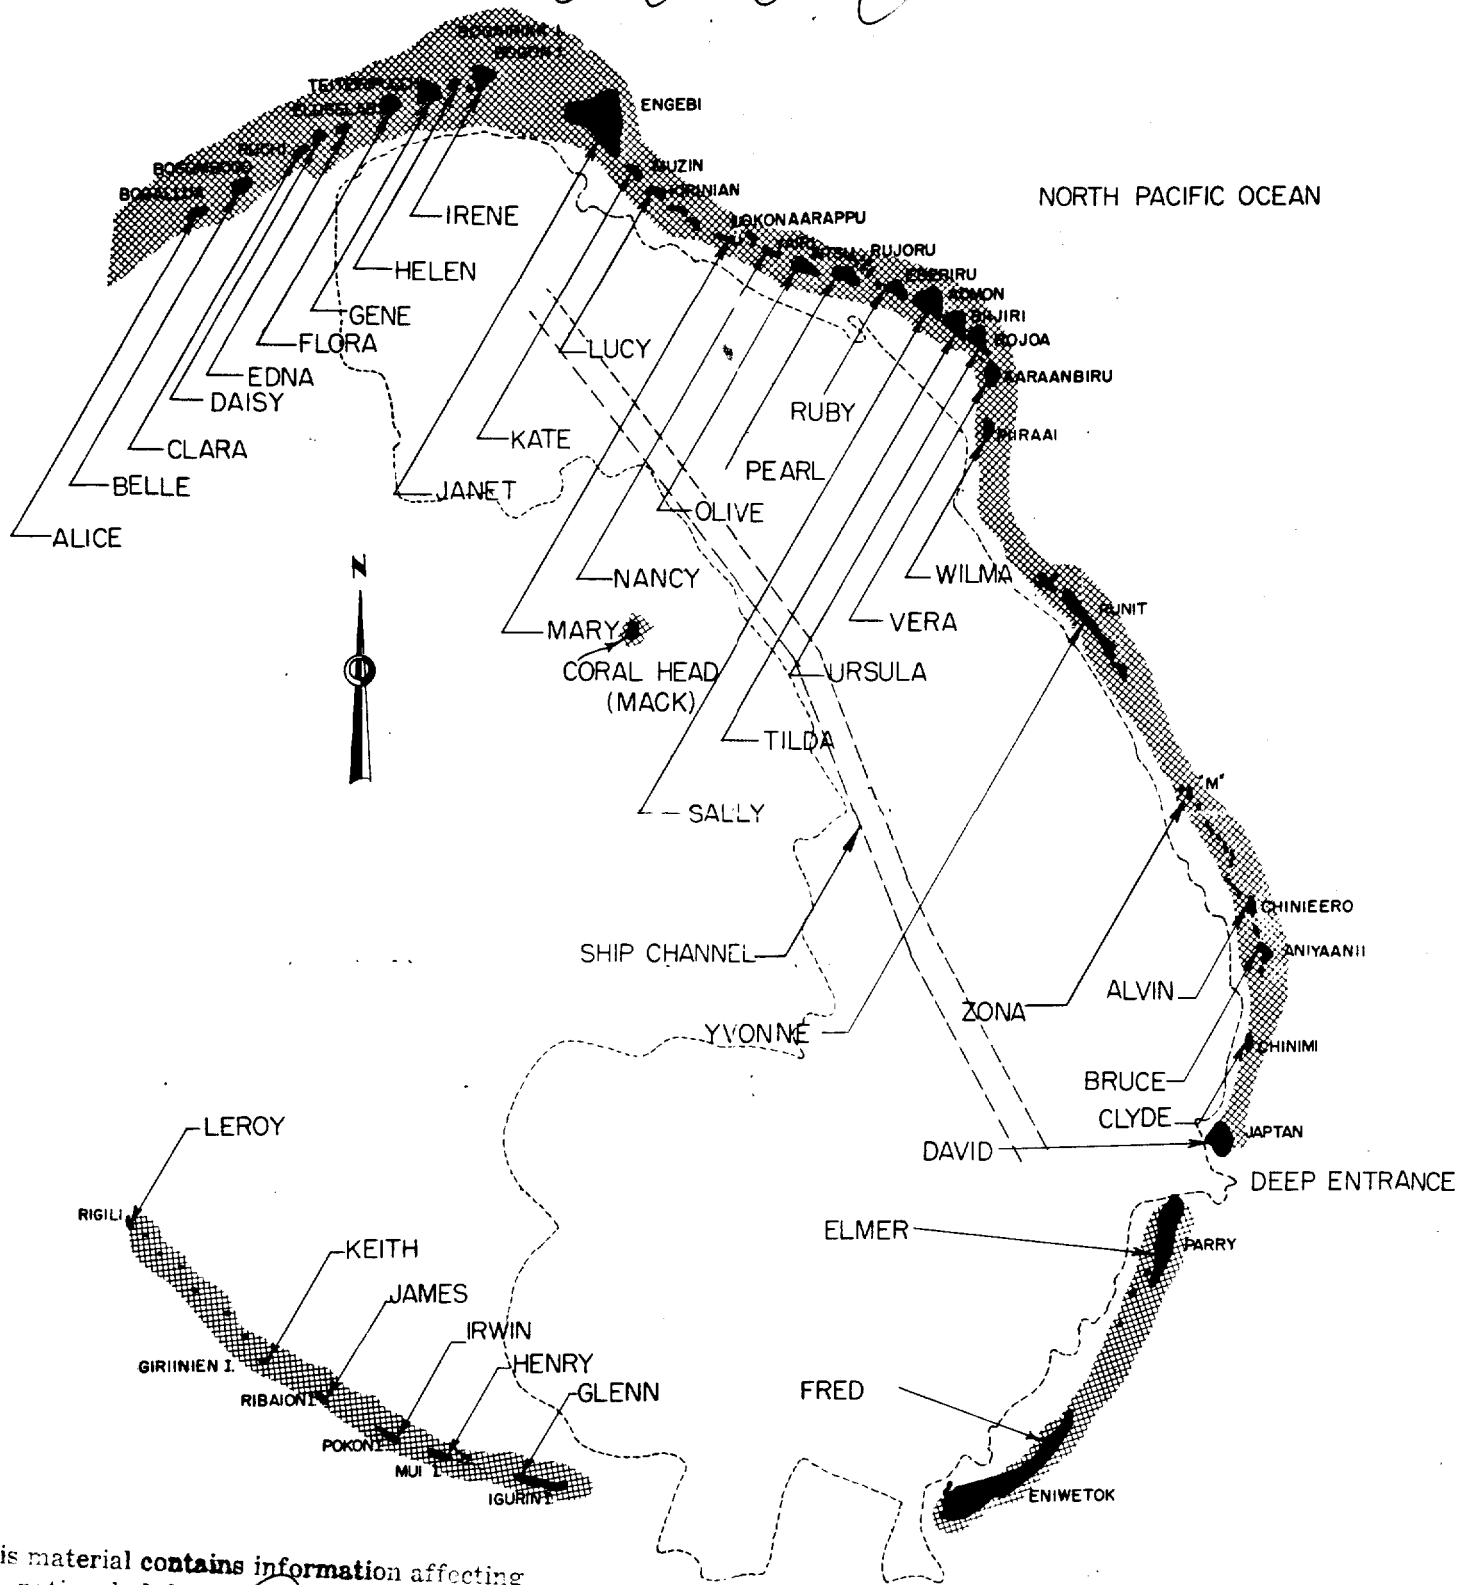

BIKINI ATOLL
NORTH PACIFIC OCEAN

R

OFFICIAL USE ONLY

OFFICIAL USE ONLY

Classification changed to
by Authority of the U. S. Atomic
Energy Commission, by
ASL Classification Board
by J. G. C. 18/10/52

OFFICIAL USE ONLY

RESTRICTED
SECURITY INFORMATION

REPOSITORY LOS ALAMOS NAT LAB
COLLECTION TR
BOX No TR 5787
FOLDER Pacific Proving Ground General

RESTRICTED SECURITY INFORMATION

This material contains information affecting the national defense of the United States within the meaning of the espionage laws, Title 18, U. S. C., Secs. 793 and 794, the transmission or revelation of which in any manner to an unauthorized person is prohibited by law.